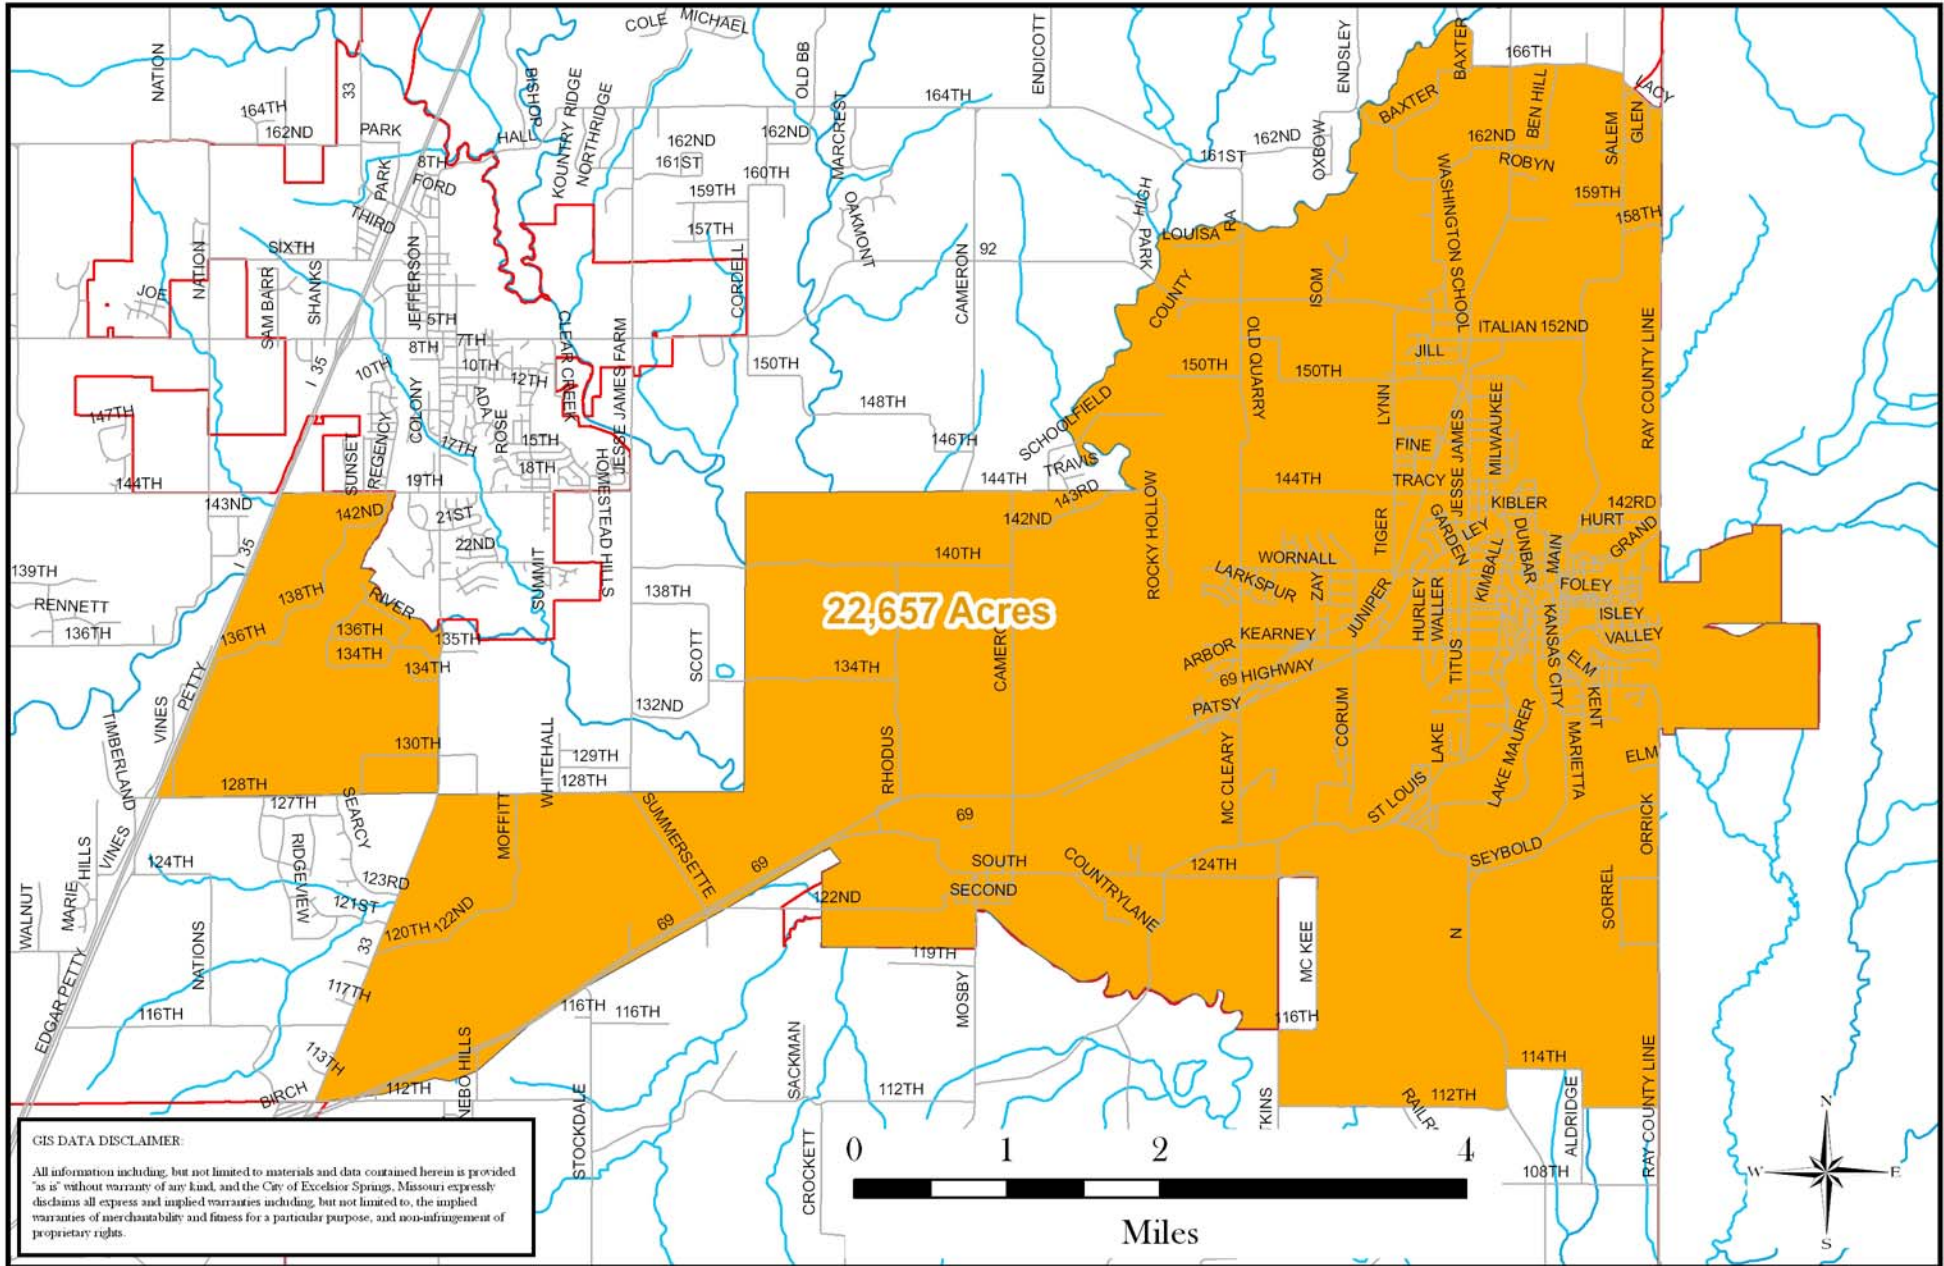

Enhanced Enterprise Zone

Clay County, Missouri

DATE: 07/18/2010

AUTHOR: NMPappas

22,657 Acres

GIS DATA DISCLAIMER:
 All information including, but not limited to materials and data contained herein is provided "as is" without warranty of any kind, and the City of Excelsior Springs, Missouri expressly disclaims all express and implied warranties including, but not limited to, the implied warranties of merchantability and fitness for a particular purpose, and non-infringement of proprietary rights.